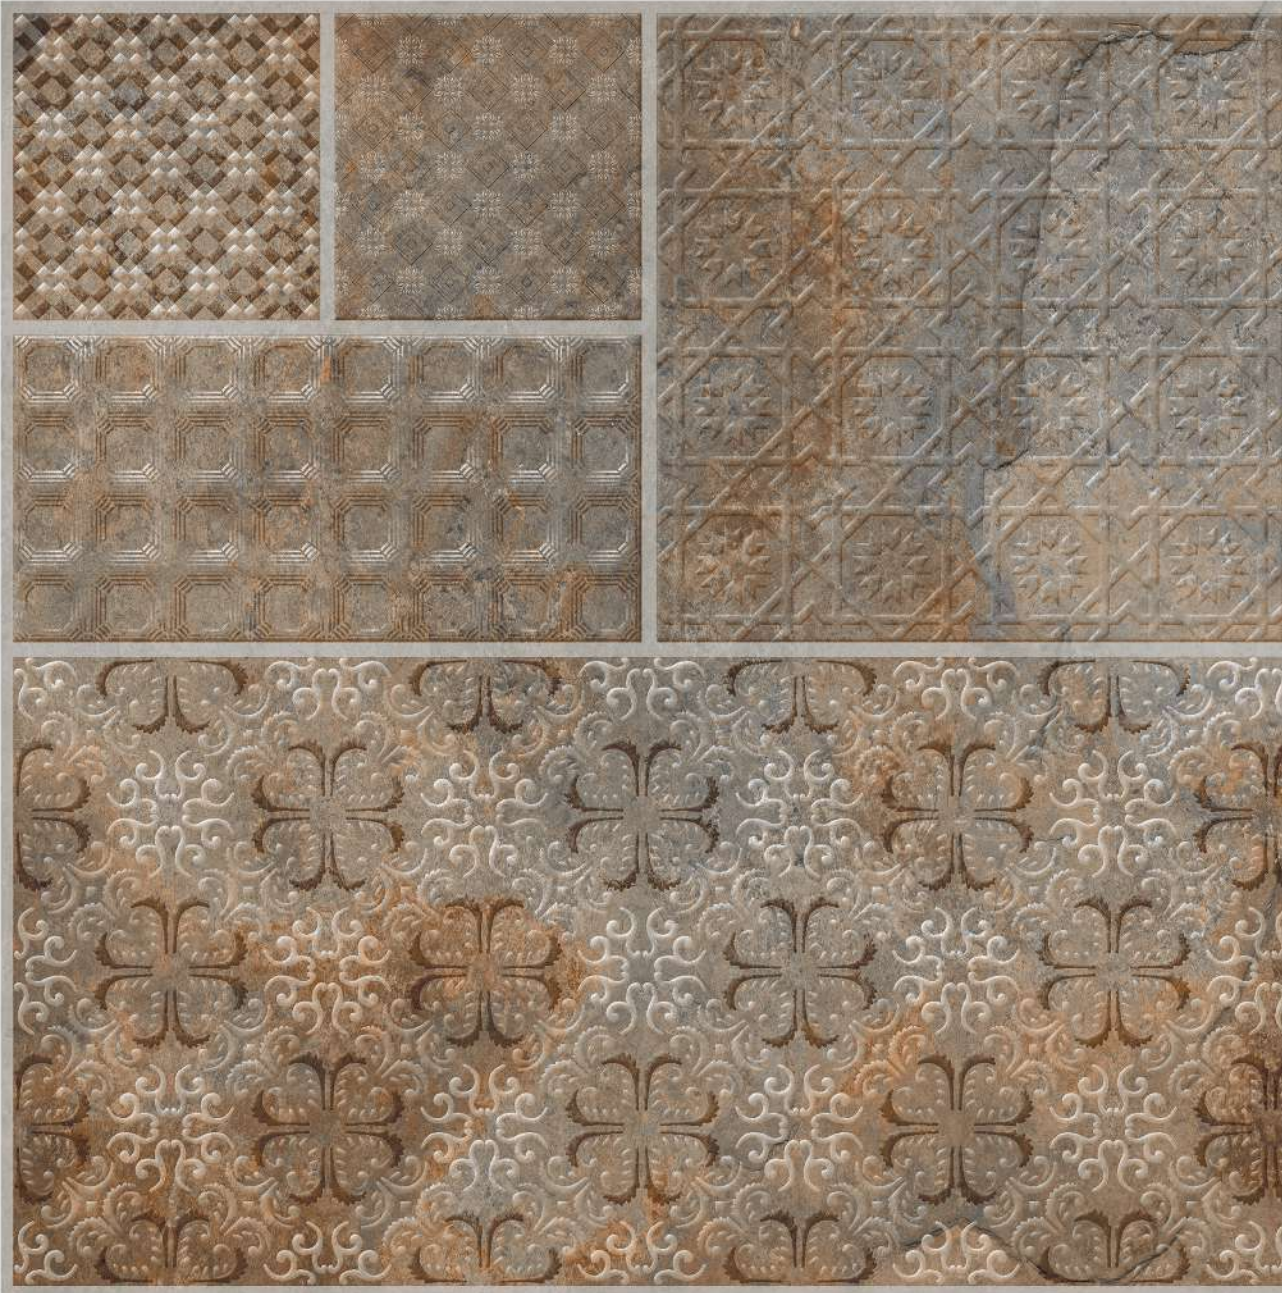

12 **MM** / **16** **MM**
OUTDOOR SURFACE

HEAVY DUTY 60X60 CM.
EVA PUNCH

EVA-008